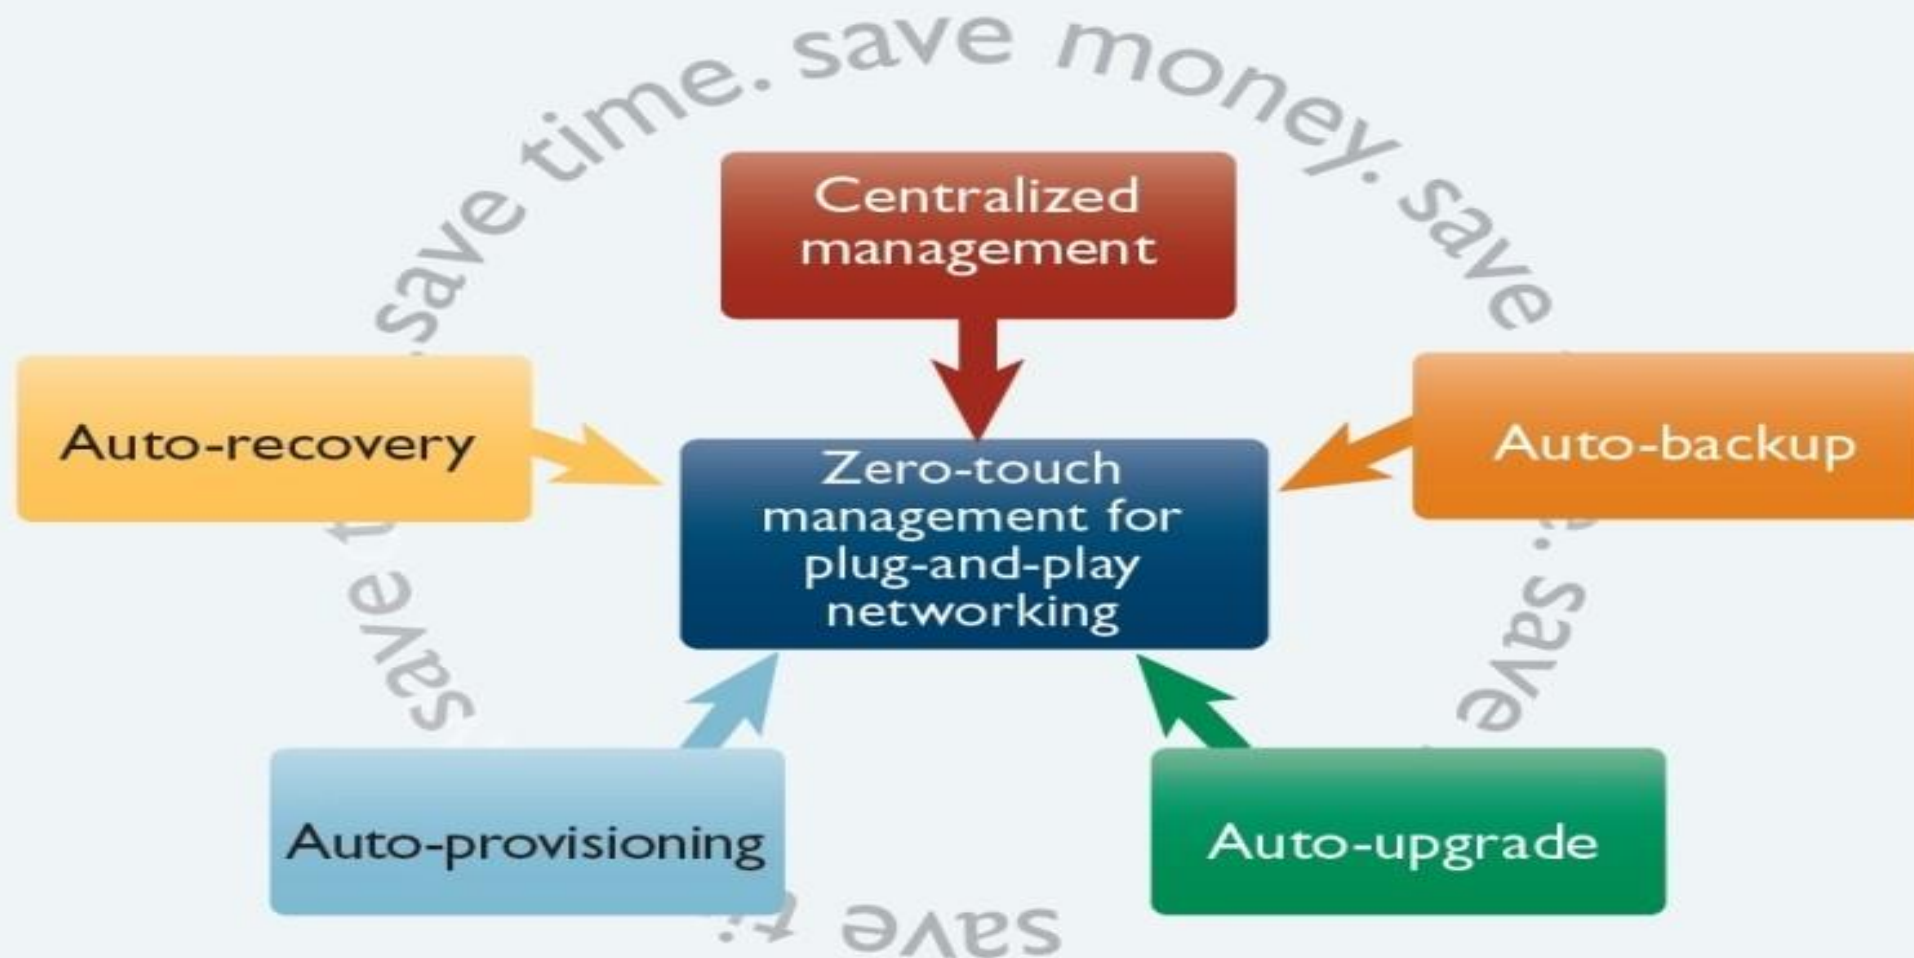

with a self-tuning wireless network that runs itself thanks to the innovative [Autonomous Wave Control \(AWC\)](#).

Reduce IT administration time

with automatic network backup, plug-and-play expansion, and zero-touch recovery using [Autonomous Management Framework Plus \(AMF Plus\)](#).

Ensure a secure work environment

with protection against internal and external malware threats with a [Self-Defending Network](#).

Enable smooth business communication

with self-optimizing inter-branch connectivity powered by [SD-WAN](#).

Autonomous Management Framework - AMF

Garantizar un entorno de trabajo seguro

Enjoy full visibility and proactive management

with reduced network administration time and effort using [Vista Manager](#).

Provide a superior Wi-Fi user experience