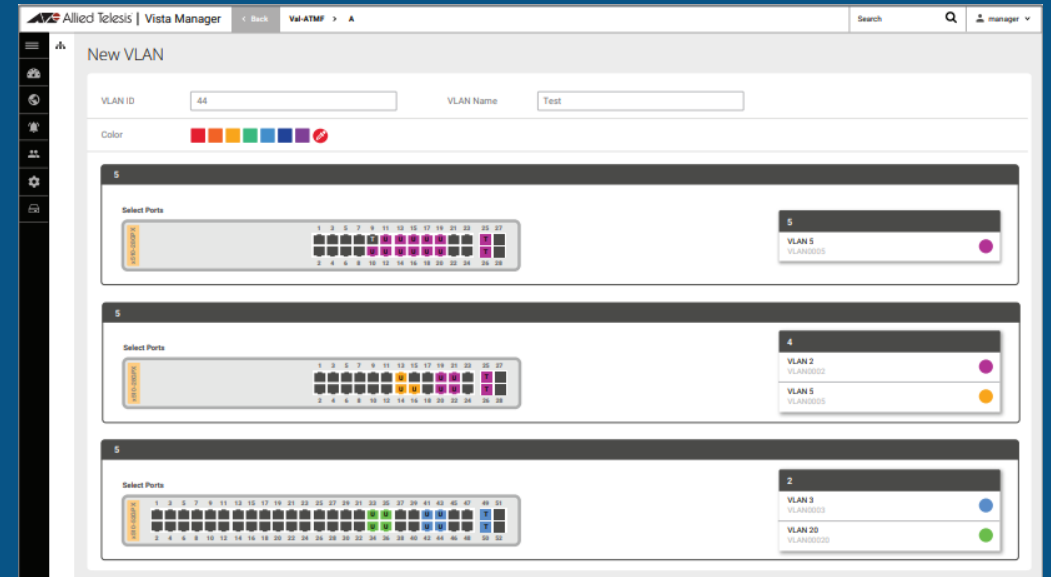

with reduced network administration time and effort using [Vista Manager](#).

Provide a superior Wi-Fi user experience

with a self-tuning wireless network that runs itself thanks to the innovative [Autonomous Wave Control \(AWC\)](#).

Reduce IT administration time

with automatic network backup, plug-and-play expansion, and zero-touch recovery using [Autonomous Management Framework Plus \(AMF Plus\)](#).

Ensure a secure work environment

Completa visibilidad y administración proactiva

Estado de salud de los dispositivos de red

Experiencia superior al usuario de WiFi

Enjoy full visibility and proactive management

with reduced network administration time and effort using [Vista Manager](#).