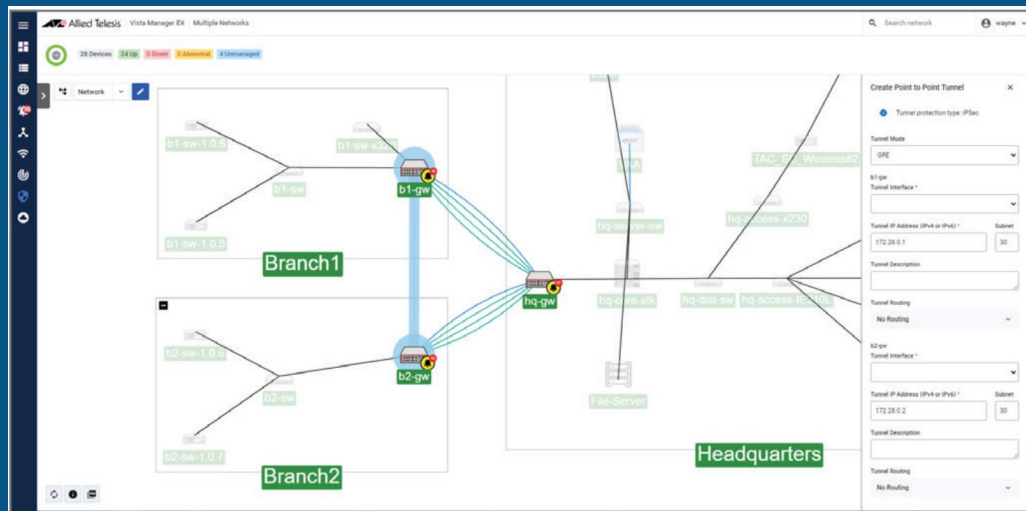

with reduced network administration time and effort using [Vista Manager](#).

Provide a superior Wi-Fi user experience

with a self-tuning wireless network that runs itself thanks to the innovative [Autonomous Wave Control \(AWC\)](#).

Reduce IT administration time

with automatic network backup, plug-and-play expansion, and zero-touch recovery using [Autonomous Management Framework Plus \(AMF Plus\)](#).

Ensure a secure work environment

with protection against internal and external malware threats with a [Self-Defending Network](#).

Enable smooth business communication

with self-optimizing inter-branch connectivity powered by [SD-WAN](#).

Completa visibilidad y administración proactiva

Estado de salud de los dispositivos de red

Experiencia superior al usuario de WiFi

Enjoy full visibility and proactive management

with reduced network administration time and effort using [Vista Manager](#).