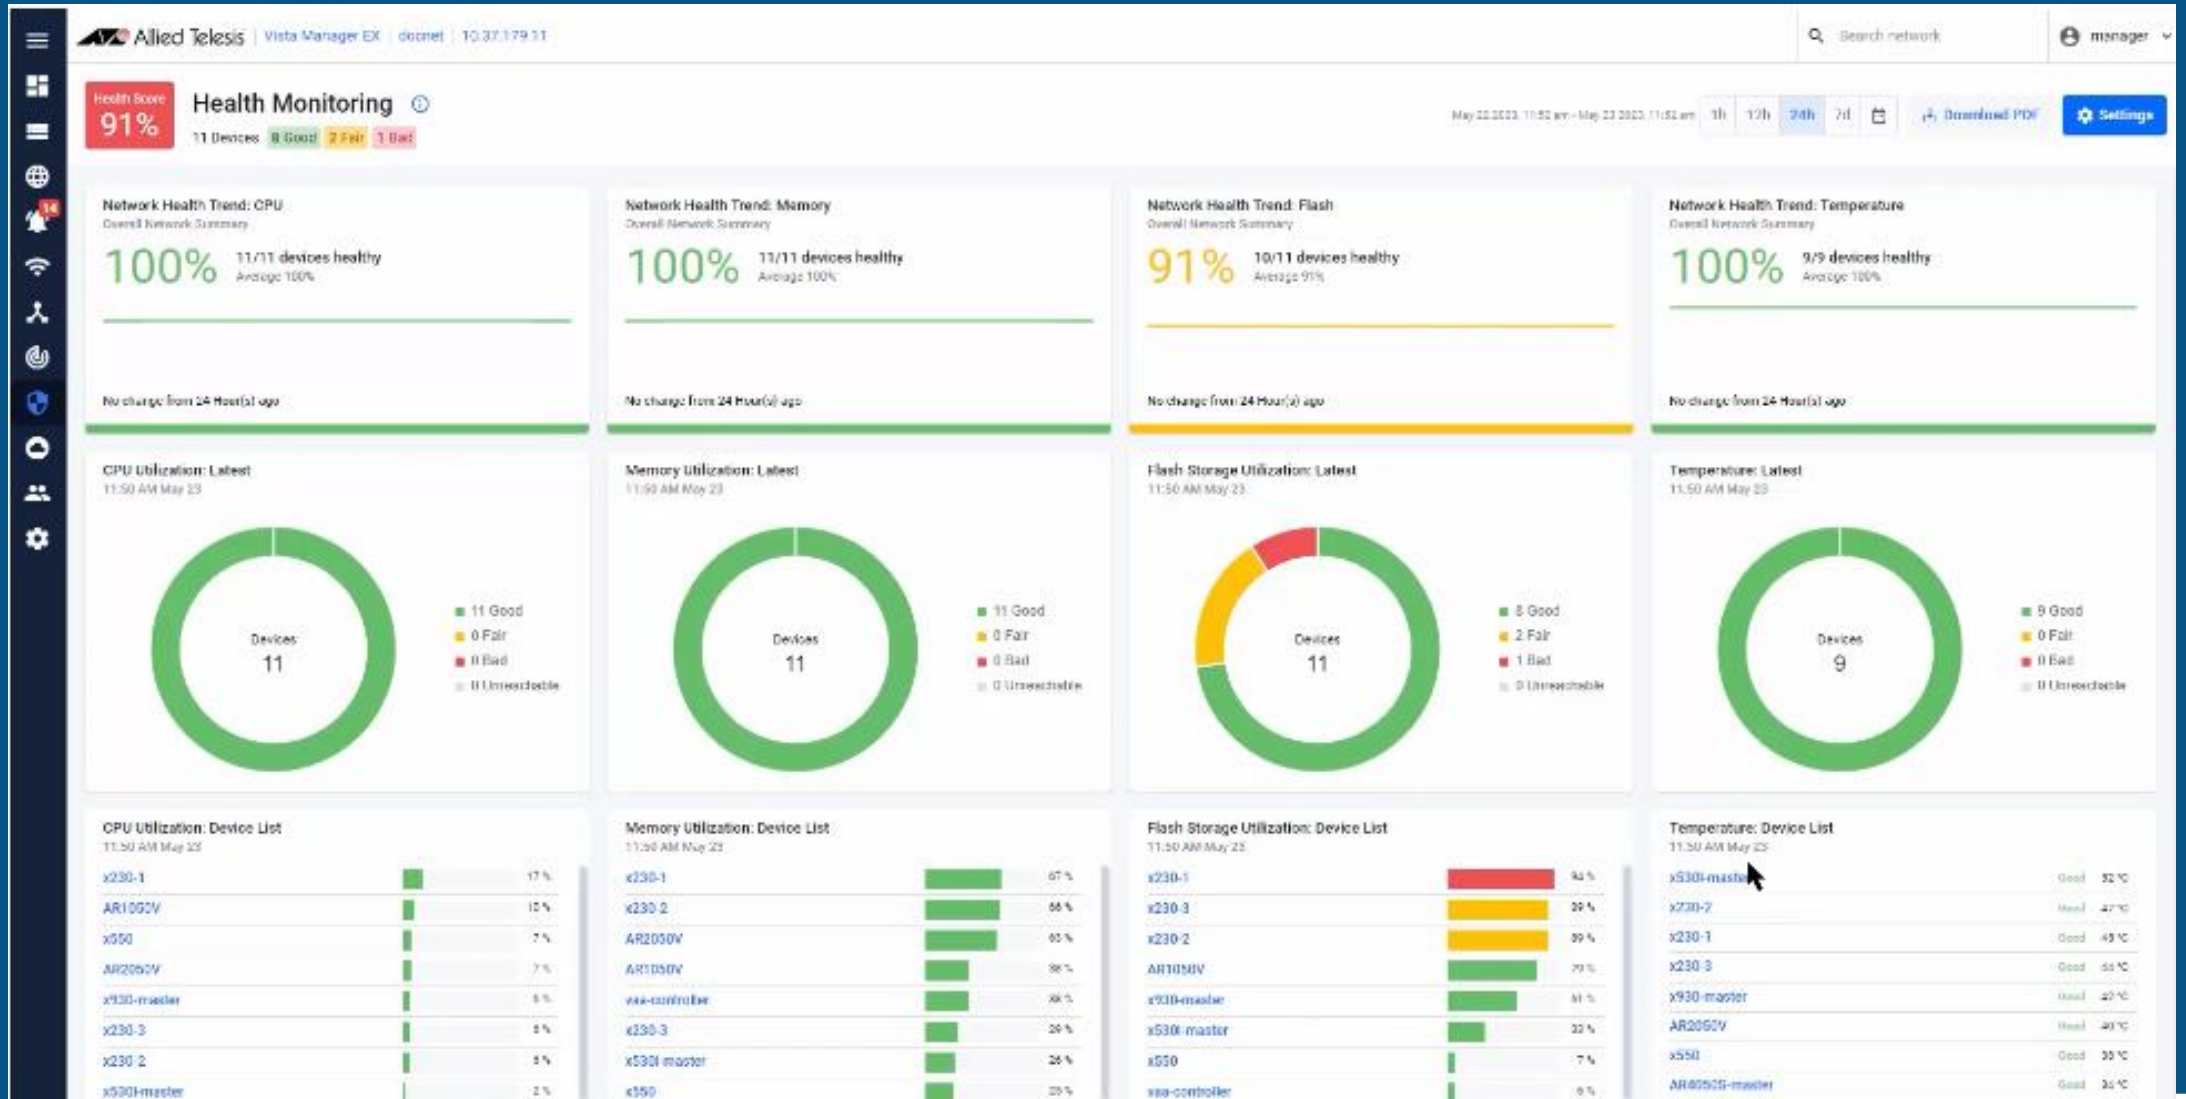

3. Seguridad y Fiabilidad de las redes

- Crecimiento y dinamismo de redes
- Automatización de procesos
- Inteligencia de los firewall llevada a los puertos de red

4. Visualización de la infraestructura de TI

with reduced network administration time and effort using [Vista Manager](#).

Provide a superior Wi-Fi user experience

with a self-tuning wireless network that runs itself thanks to the innovative [Autonomous Wave Control \(AWC\)](#).

with protection against internal and external malware threats with a [Self-Defending Network](#).

Enable smooth business communication

with self-optimizing inter-branch connectivity powered by [SD-WAN](#).

Completa visibilidad y administración proactiva

Estado de salud de los dispositivos de red

Experiencia superior al usuario de WiFi

Enjoy full visibility and proactive management

with reduced network administration time and effort using [Vista Manager](#).