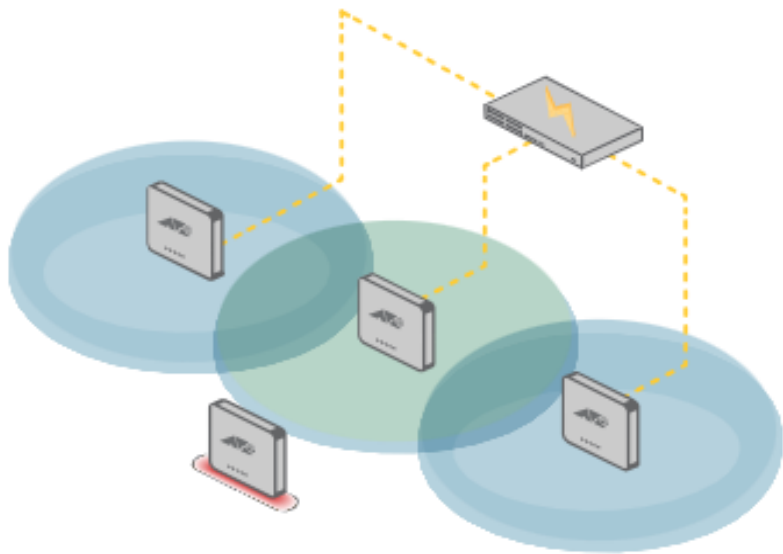

Drawing Mode: Power Legend Wall

Power limit: -55 dBm Background capacity 60%

Navigation: ↑ → ↓ ← + -

Despliegues de red "Seamless Roaming"

Conexión de AP's rápida e inteligente

- Despliegues a través de la controladora Inalámbrica
- No requiere cables de datos
- Expansion inalámbrica "Plug & Play"

Reduce install time

Traditional deployment

AWC-SC deployment

Conexión de AP's rápida e inteligente

It's as easy as 1-2-3

1. Place APs where needed.

2. Add MAC addresses to the controller.

E0 : IA : EA : AF : 32 : 0E

3. Power on APs and go.

Reducción del tiempo de Administracion de red

Enjoy full visibility and proactive management

with reduced network administration time and effort using [Vista Manager](#).

Provide a superior Wi-Fi user experience

with a self-tuning wireless network that runs itself thanks to the innovative [Autonomous Wave Control \(AWC\)](#).

Reduce IT administration time

with automatic network backup, plug-and-play expansion, and zero-touch recovery using [Autonomous Management Framework Plus \(AMF Plus\)](#).