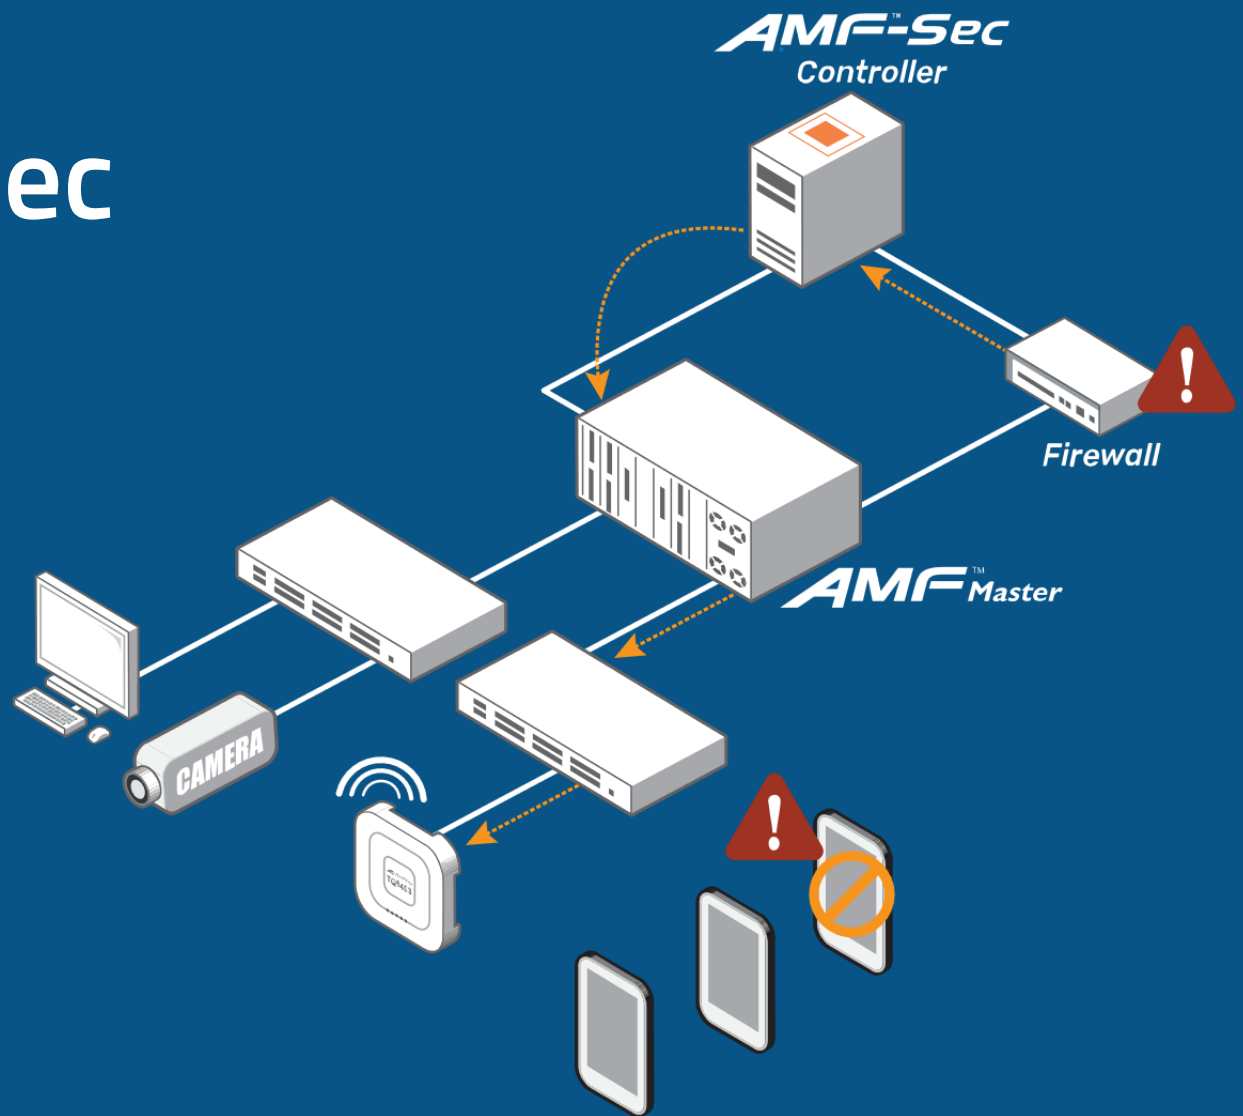

with a self-tuning wireless network that runs itself thanks to the innovative [Autonomous Wave Control \(AWC\)](#).

Reduce IT administration time

with automatic network backup, plug-and-play expansion, and zero-touch recovery using [Autonomous Management Framework Plus \(AMF Plus\)](#).

Ensure a secure work environment

with protection against internal and external malware threats with a [Self-Defending Network](#).

Enable smooth business communication

with self-optimizing inter-branch connectivity powered by [SD-WAN](#).

Proteccion de red Automatizada - AMFSec

Simplificar la
seguridad en la red

Aislamiento y
protección inmediata

Fácil autenticación

Garantizar un entorno de trabajo seguro

Enjoy full visibility and proactive management

with reduced network administration time and effort using [Vista Manager](#).

Provide a superior Wi-Fi user experience

with a self-tuning wireless network that runs itself thanks to the innovative [Autonomous Wave Control \(AWC\)](#).