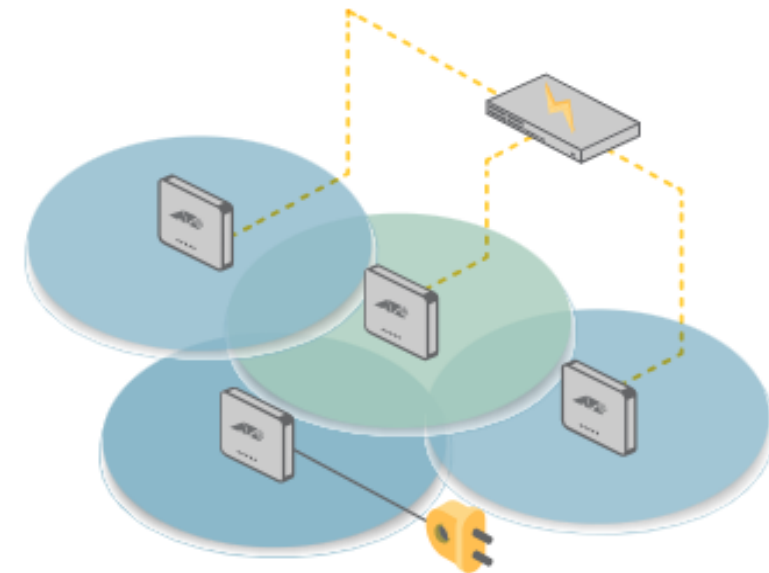

Drawing Mode: Power Legend Wall

Power limit: -55 dBm Background capacity 60%

Navigation: ↑ → ↓ ← + -

Despliegues de red "Seamless Roaming"

Conexión de AP's rápida e inteligente

- Despliegues a través de la controladora Inalámbrica
- No requiere cables de datos
- Expansion inalámbrica "Plug & Play"

Reduce install time

Traditional deployment

AWC-SC deployment

Conexión de AP's rápida e inteligente

It's as easy as 1-2-3

1. Place APs where needed.

2. Add MAC addresses to the controller.

E0 : IA : EA : AF : 32 : 0E

3. Power on APs and go.

Reducción del tiempo de Administracion de red

Enjoy full visibility and proactive management

with reduced network administration time and effort using [Vista Manager](#).

Provide a superior Wi-Fi user experience

with a self-tuning wireless network that runs itself thanks to the innovative [Autonomous Wave Control \(AWC\)](#).

Reduce IT administration time

with automatic network backup, plug-and-play expansion, and zero-touch recovery using [Autonomous Management Framework Plus \(AMF Plus\)](#).