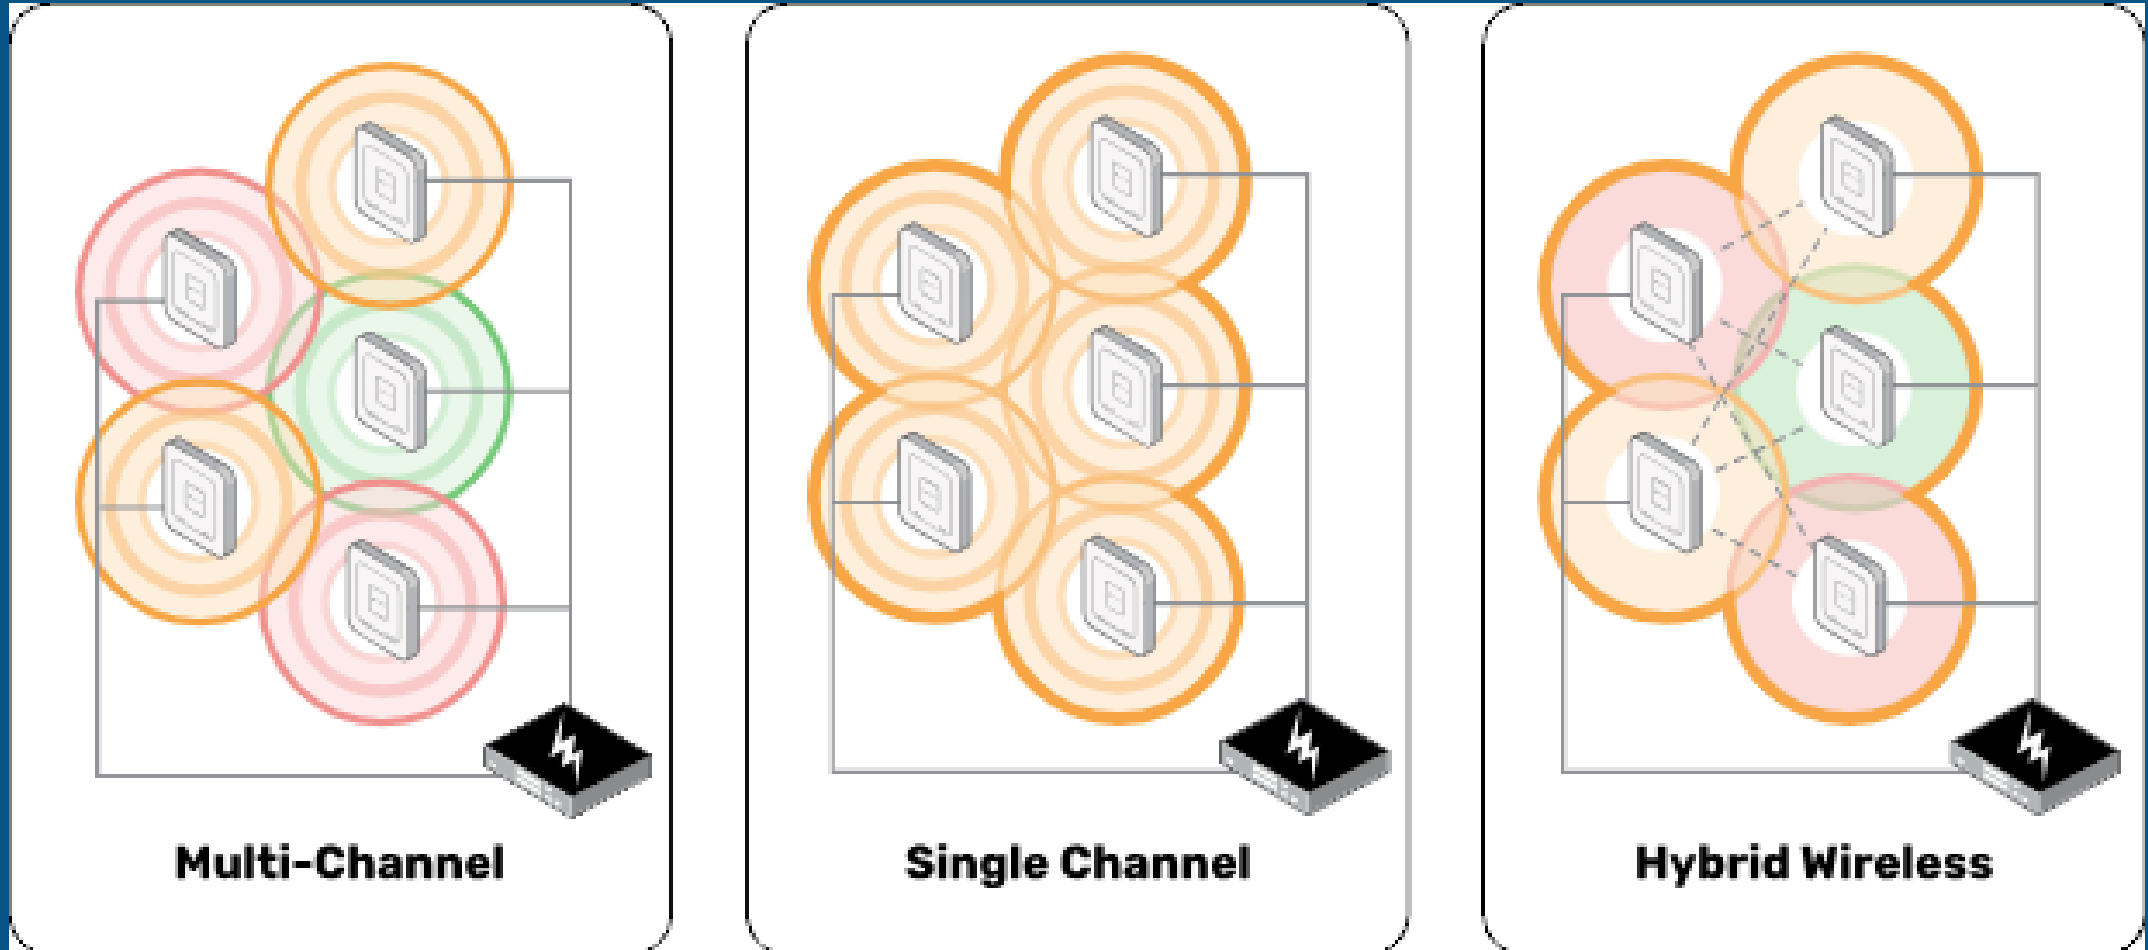

[dBm]

- 30
- 35
- 40
- 45
- 50
- 55
- 60
- 65
- 75

Details 2 AP

Search APs

Clear filter

Management	Device Name	IP Address
✓ Managed	AT-5403_001a	172.16.61.130
✓ Managed	AT-5403_001a	172.16.61.66
✓ Searching	AT-5403_001a	172.16.61.2

Drawing Mode: Power Legend Wall

Power limit: -55 dBm Background capacity 60%

Navigation: ↑ → ↓ ← + -

Despliegues de red "Seamless Roaming"

Conexión de AP's rápida e inteligente

- Despliegues a través de la controladora Inalámbrica
- No requiere cables de datos
- Expansion inalámbrica "Plug & Play"

Reduce install time

Traditional deployment

AWC-SC deployment

Conexión de AP's rápida e inteligente

It's as easy as 1-2-3

1. Place APs where needed.

2. Add MAC addresses to the controller.

E0 : IA : EA : AF : 32 : 0E