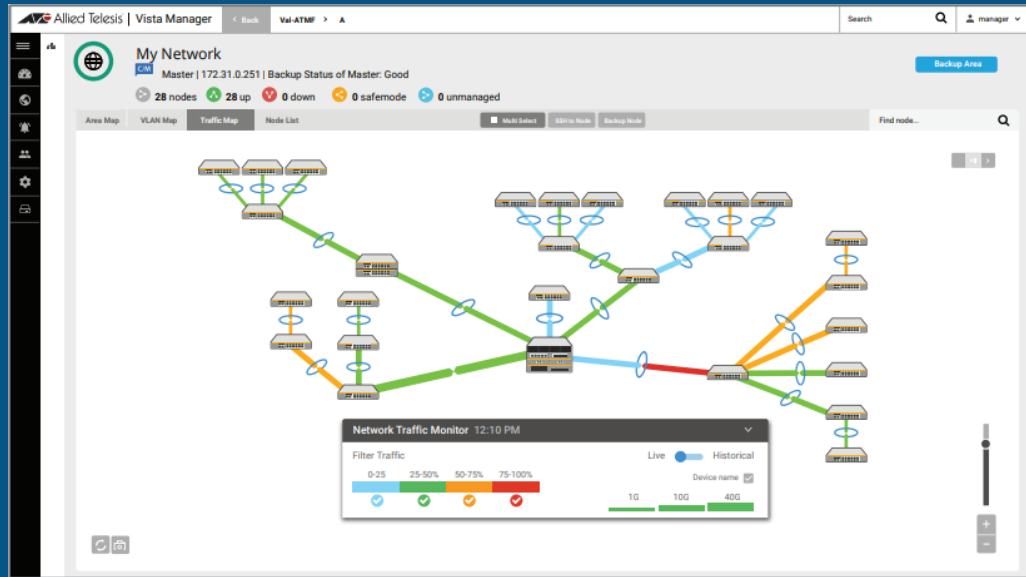

with reduced network administration time and effort using [Vista Manager](#).

Provide a superior Wi-Fi user experience

with a self-tuning wireless network that runs itself thanks to the innovative [Autonomous Wave Control \(AWC\)](#).

Reduce IT administration time

with automatic network backup, plug-and-play expansion, and zero-touch recovery using [Autonomous Management Framework Plus \(AMF Plus\)](#).

Ensure a secure work environment

with protection against internal and external malware threats with a [Self-Defending Network](#).

Enable smooth business communication

with self-optimizing inter-branch connectivity powered by [SD-WAN](#).

Completa visibilidad y administración proactiva

Estado de salud de los dispositivos de red

Experiencia superior al usuario de WiFi

Enjoy full visibility and proactive management

with reduced network administration time and effort using [Vista Manager](#).