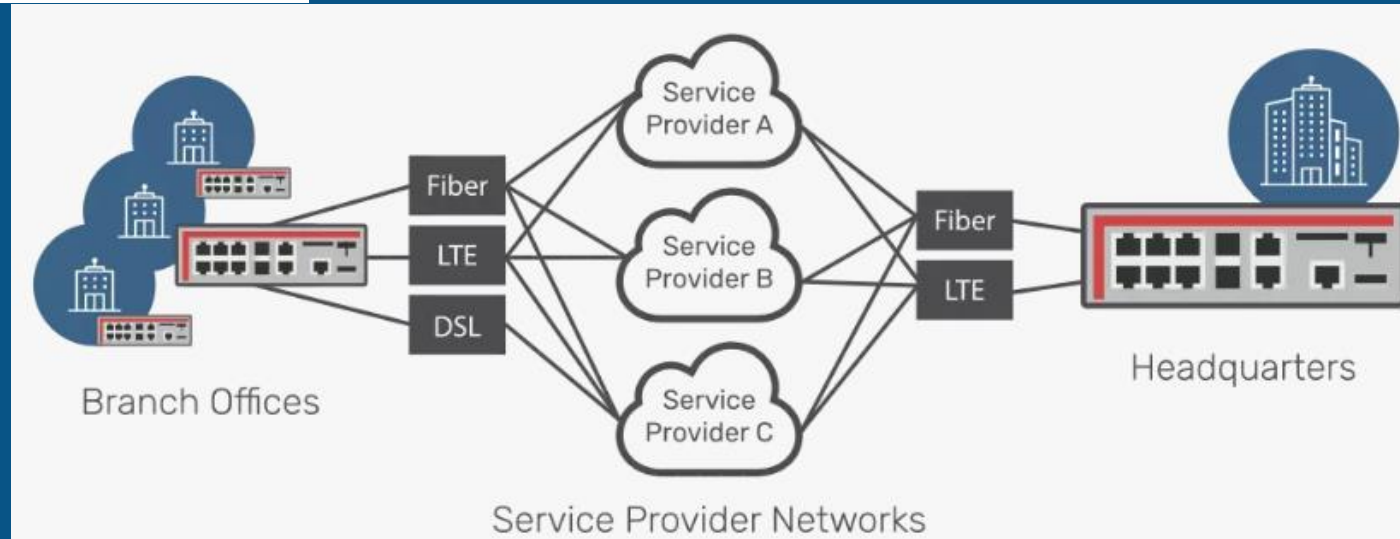

Siempre la mejor ruta

Mejor Experiencia
– Múltiples ISP